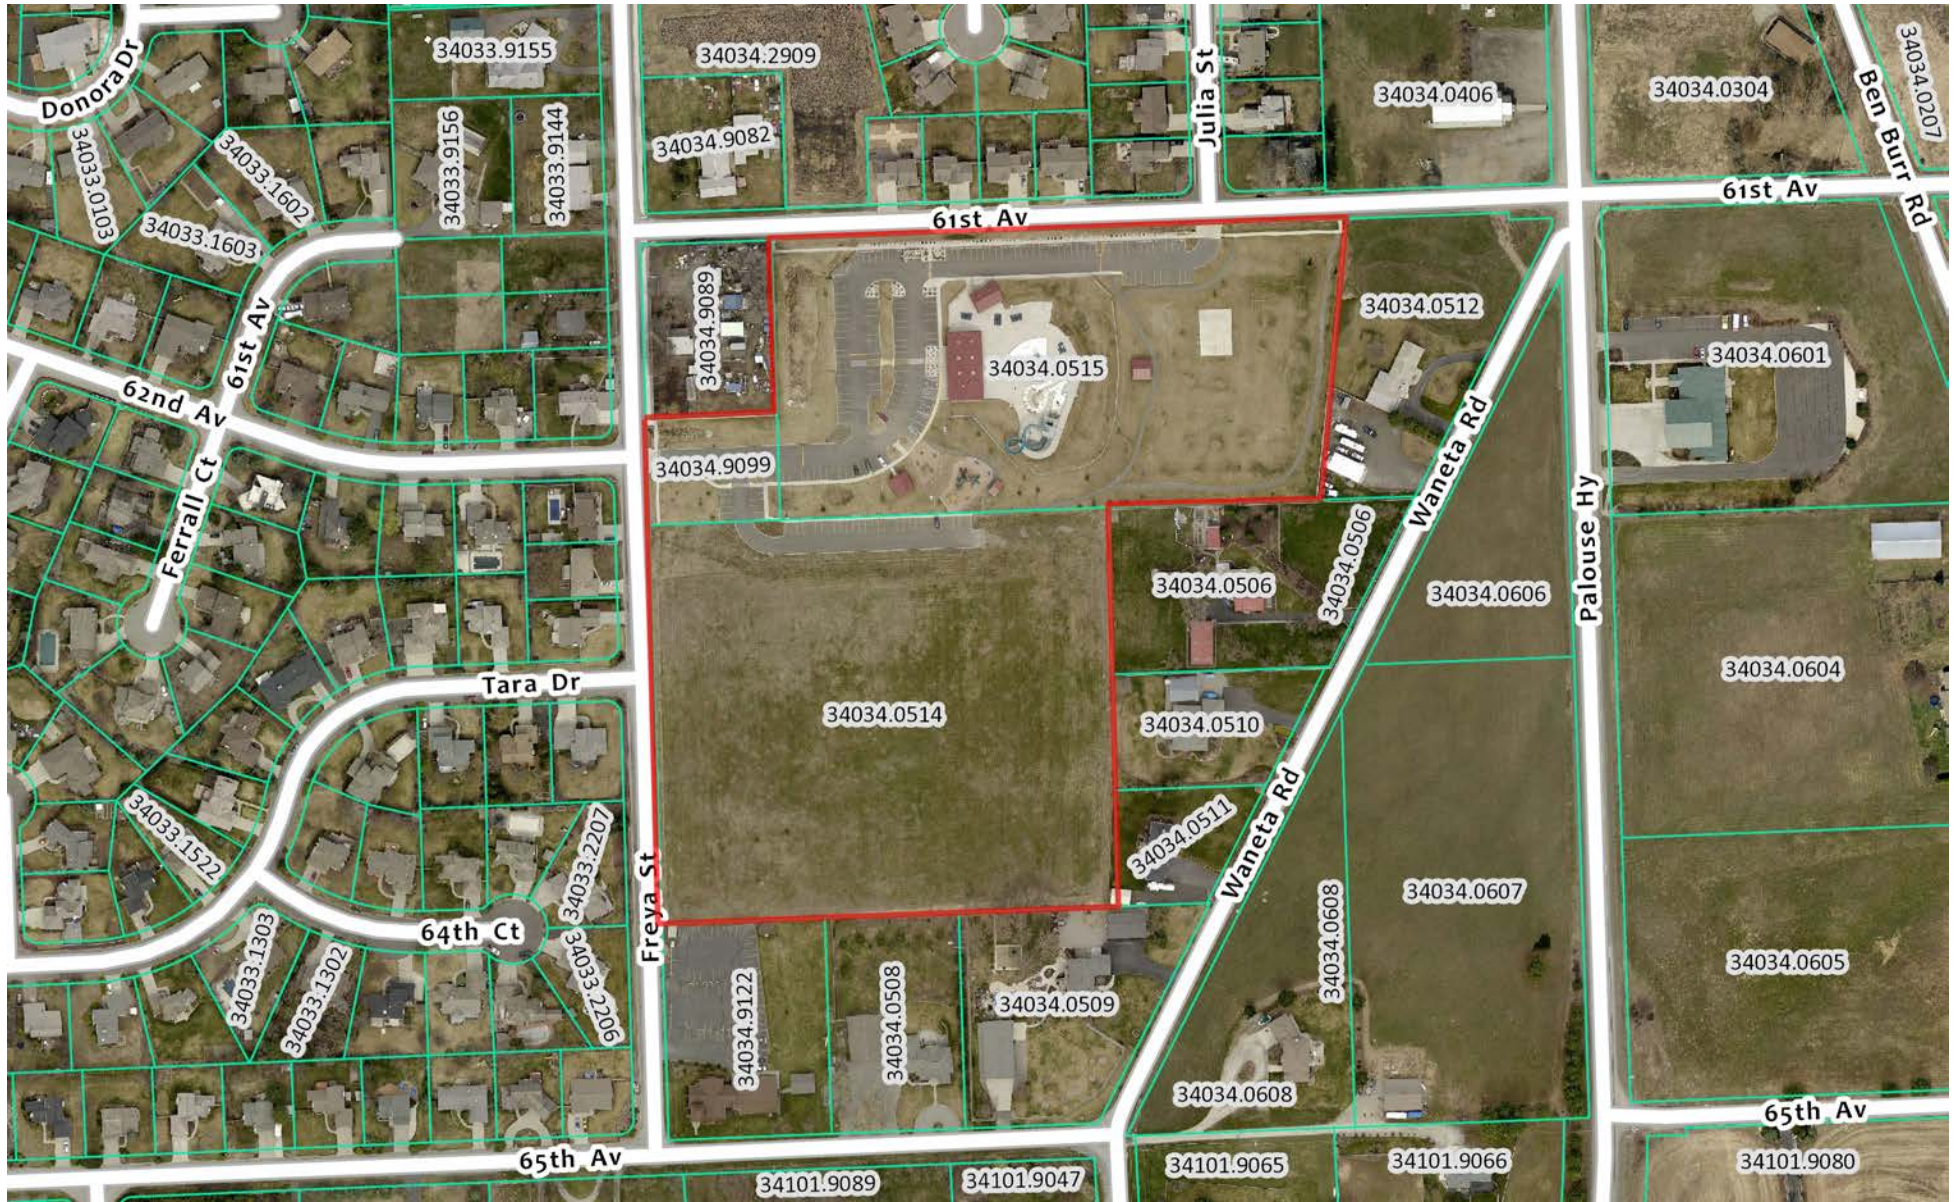

Prairie View Community Park

550.2 0 275.12 550.2 Feet

This map is a user generated static output from an Internet mapping site and is for reference only. Data layers that appear on this map may or may not be accurate, current, or otherwise reliable.